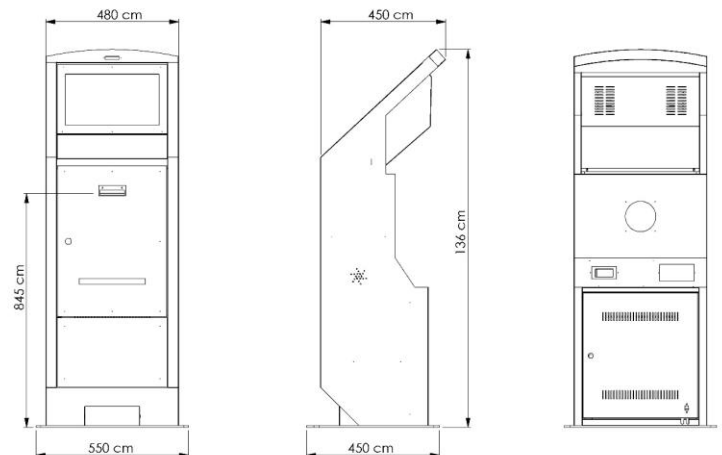

Standard Info Kiosk Specifications

Series Model: L220

General Specifications:

Cabin Dimensions: Height 136 cm, Width 48 cm, Depth 45 cm

Display Size: 17 Inch

Material: Metal

Total Weight: 55 kg

Slide In Thermal Printer Mechanism

Two Access Door Front & Back

Color: Electrostatic Powder Painting System

Technical Specifications:

System: Pentium

Display: Industrial Touch Screen Monitor 65 IP Code (Front Side)

Touch Panel Technology: Resistive (More than 35 million times knock test)

Touch Operating Temperature: -10 ~ 70

Touch Panel Protection: Water, Dust & Impact Resistant

Power: Input 210-240V, 2A, 50Hz

Optional: Thermal & Laser Printer, keyboard, Speaker, Card Reader, Barcode Scanner, Bluetooth & WiFi Adapter

Standard LAMSY Kiosk Model : L220